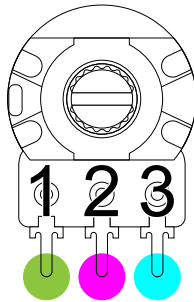

Choices Barebones Pack connection diagram.

Jacks

	Ground
	Switch
	Tip

~