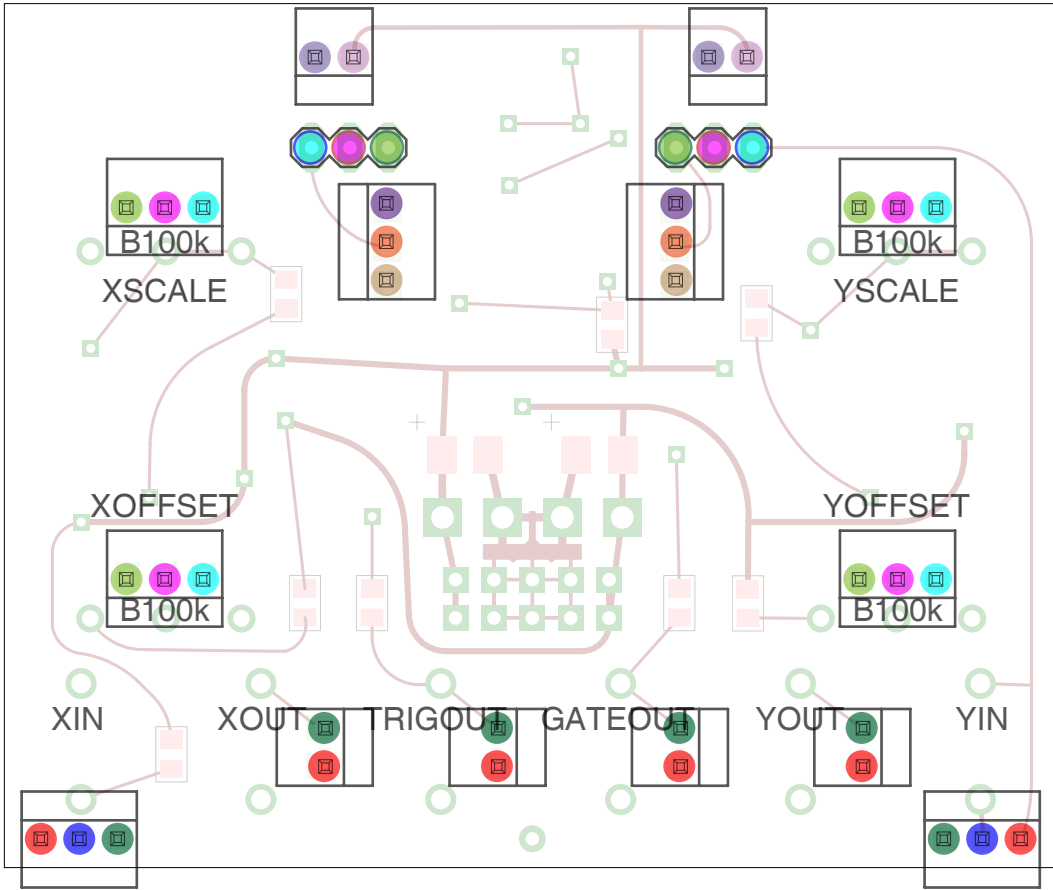

Choices Barebones Pack connection diagram.

Jacks

	Ground
	Switch
	Tip

~